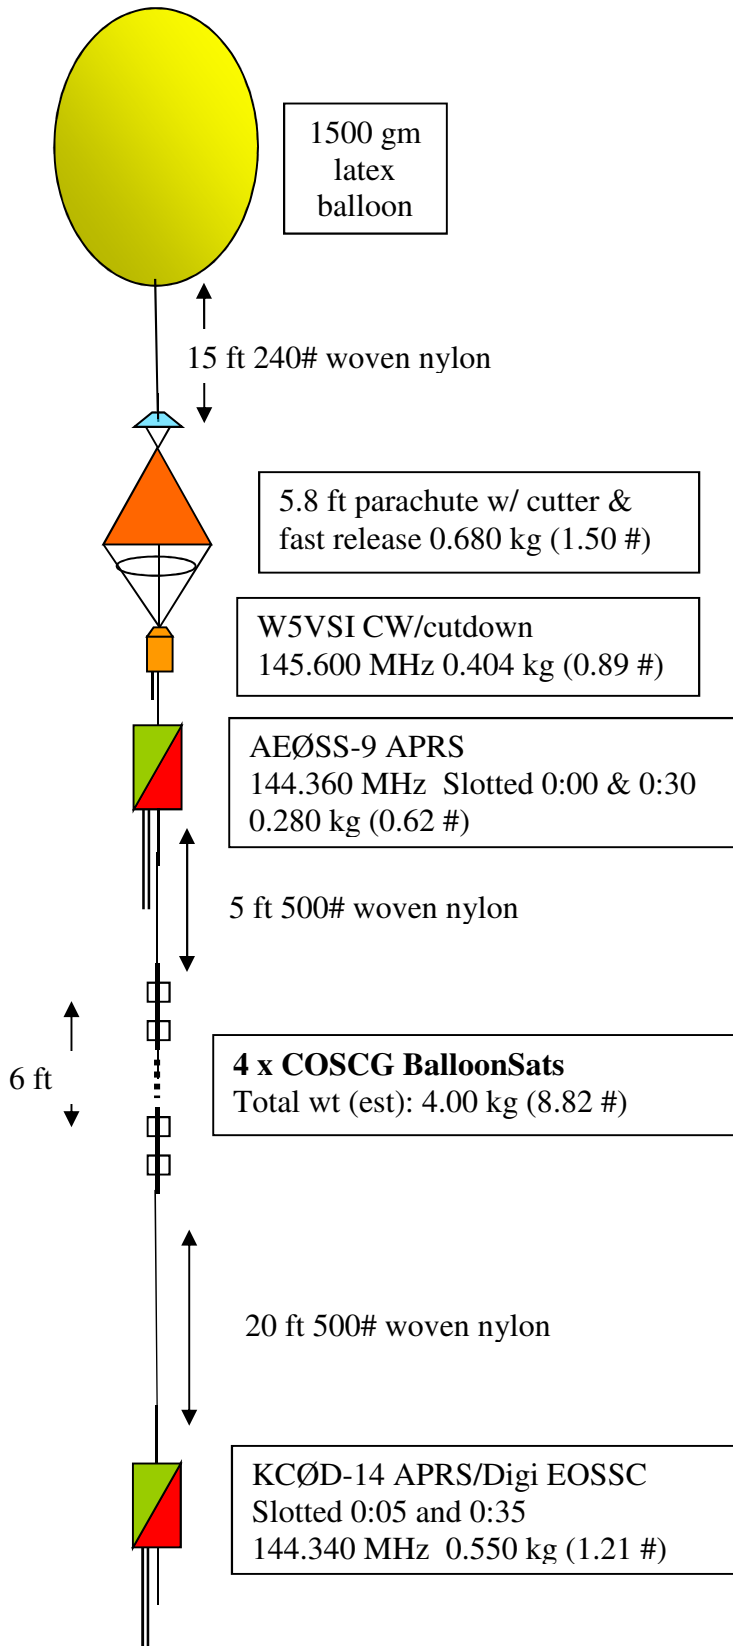

Payload Plan

EOSS-244 lite

1030 MDT, 8 APR 2017

Rev B

Eaton, CO

Item	Weight pounds	Weight kg
Student Payloads	8.71	3.952
EOSS Payloads	2.72	1.234
Parachute	1.50	0.680
Neck load	12.93	5.866
Balloon	3.31	1.500
Gross Weight	16.24	7.366
Gross Lift Factor	1.25	1.25
Neck Lift	16.99	7.706
H2 fill; scf (approx)	274	
Burst Altitude; kft km	93.9	28.6

www.wxqa.com/sss/balon1.cgi
AEØSS-9 / EOSS-237

www.wxqa.com/sss/balon1.cgi
KCØD-14 / EOSS-237